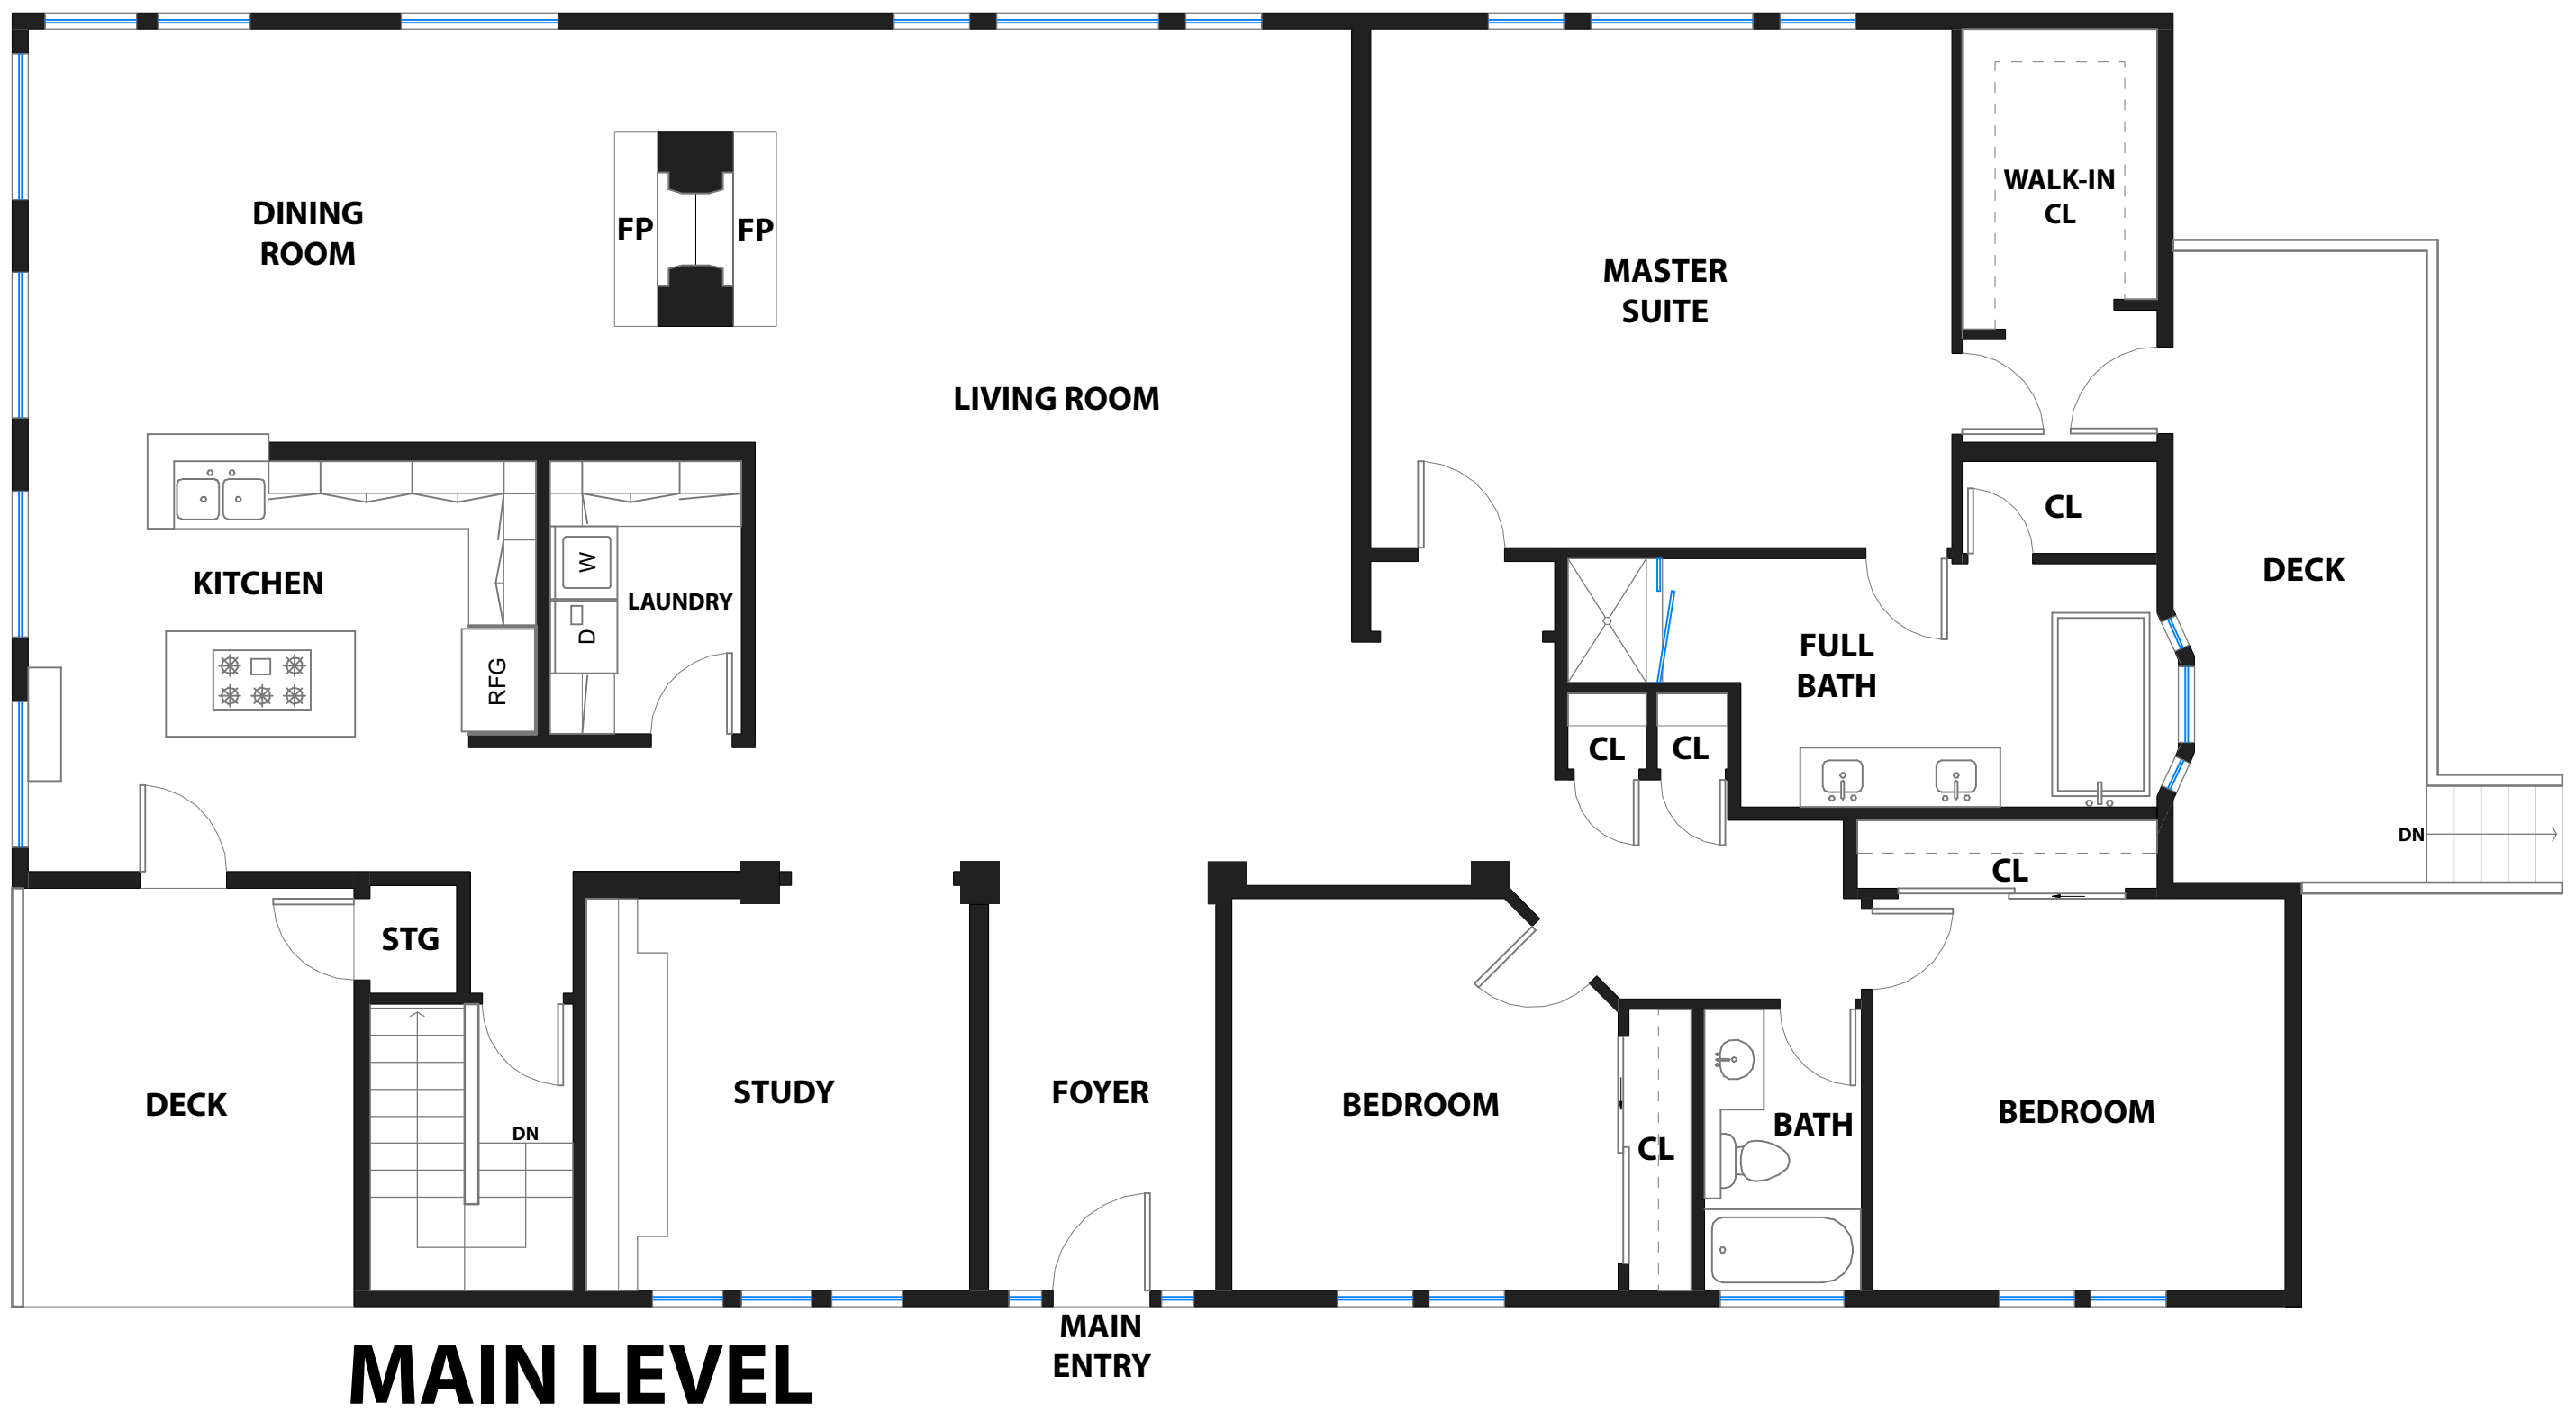

166 CRANE DRIVE

SAN ANSELMO, CALIFORNIA

PROPERTY SQF INFORMATION

LIVING SPACE
Square Footage: 3,680 Sq Ft*
 * Main Level 2,580
 * Lower Level 1,100

NON-LIVING SPACE
Square Footage: 909 Sq Ft*
 * Garage + STG Area 791
 * Storage Shed 118

APPROXIMATE TOTAL
LIVING & NON-LIVING SPACE
Square Footage: 4,589 Sq Ft*