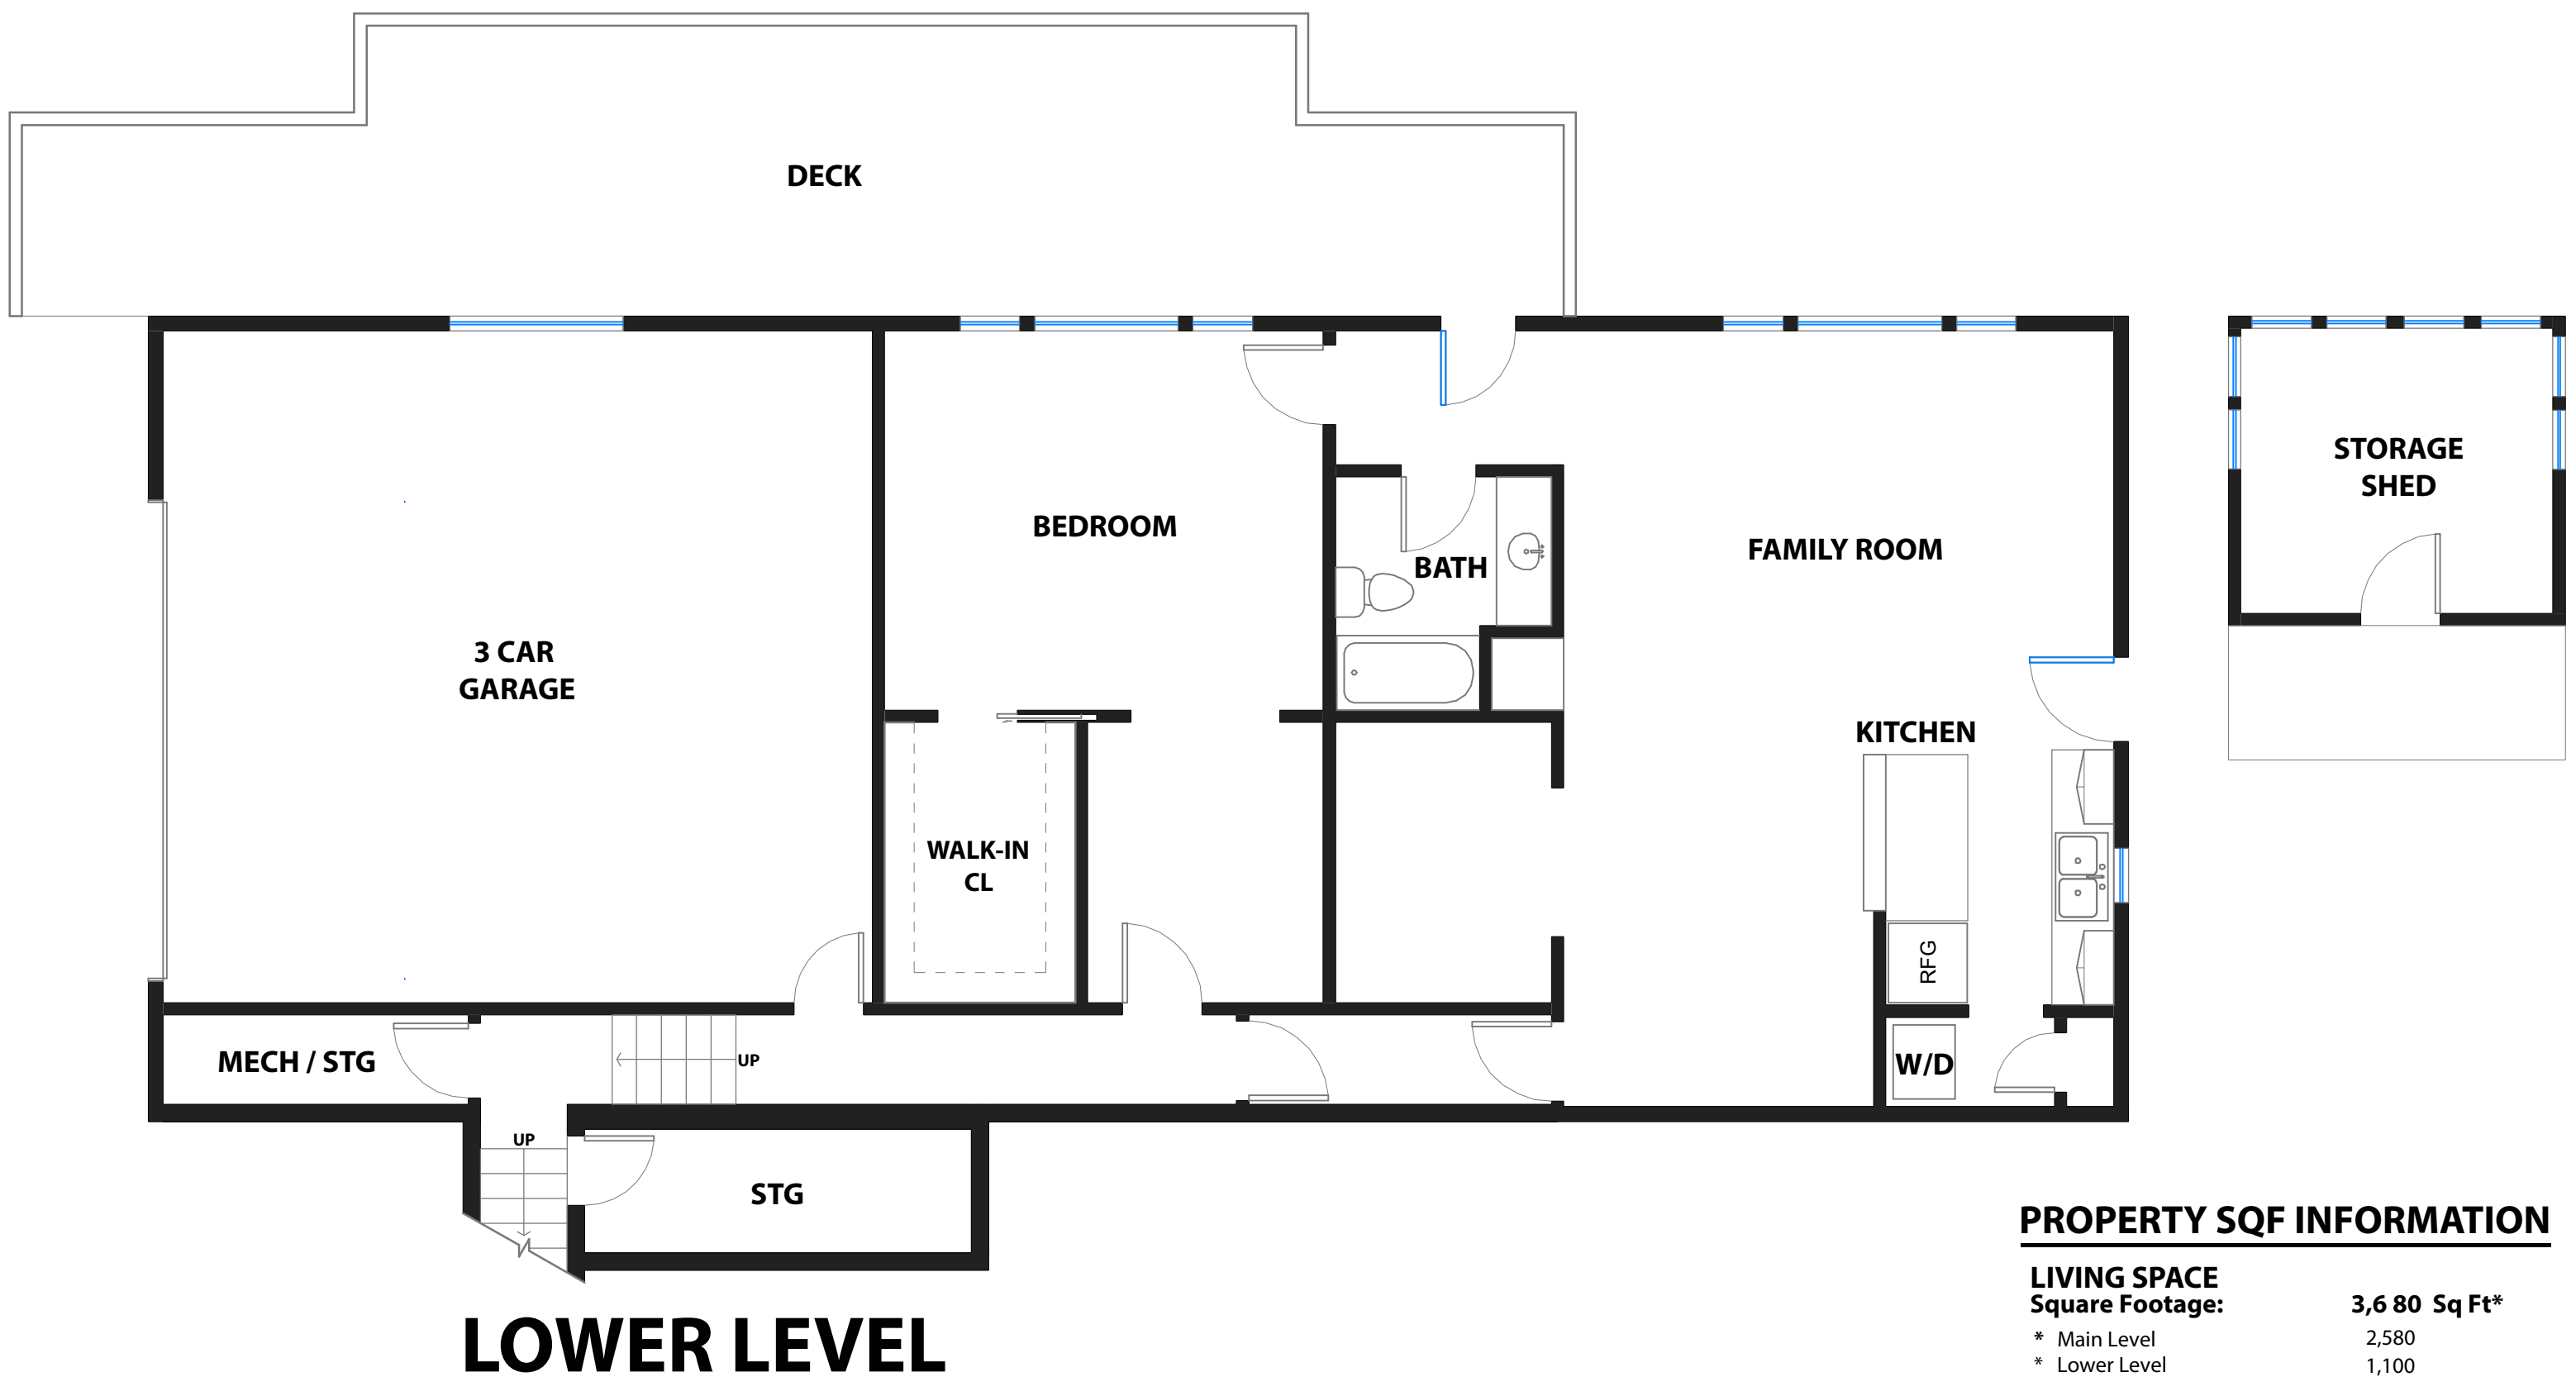

166 CRANE DRIVE

SAN ANSELMO, CALIFORNIA

PROPERTY SQF INFORMATION

LIVING SPACE
Square Footage: 3,680 Sq Ft*
 * Main Level 2,580
 * Lower Level 1,100

NON-LIVING SPACE
Square Footage: 909 Sq Ft*
 * Garage + STG Area 791
 * Storage Shed 118

APPROXIMATE TOTAL
LIVING & NON-LIVING SPACE
Square Footage: 4,589 Sq Ft*